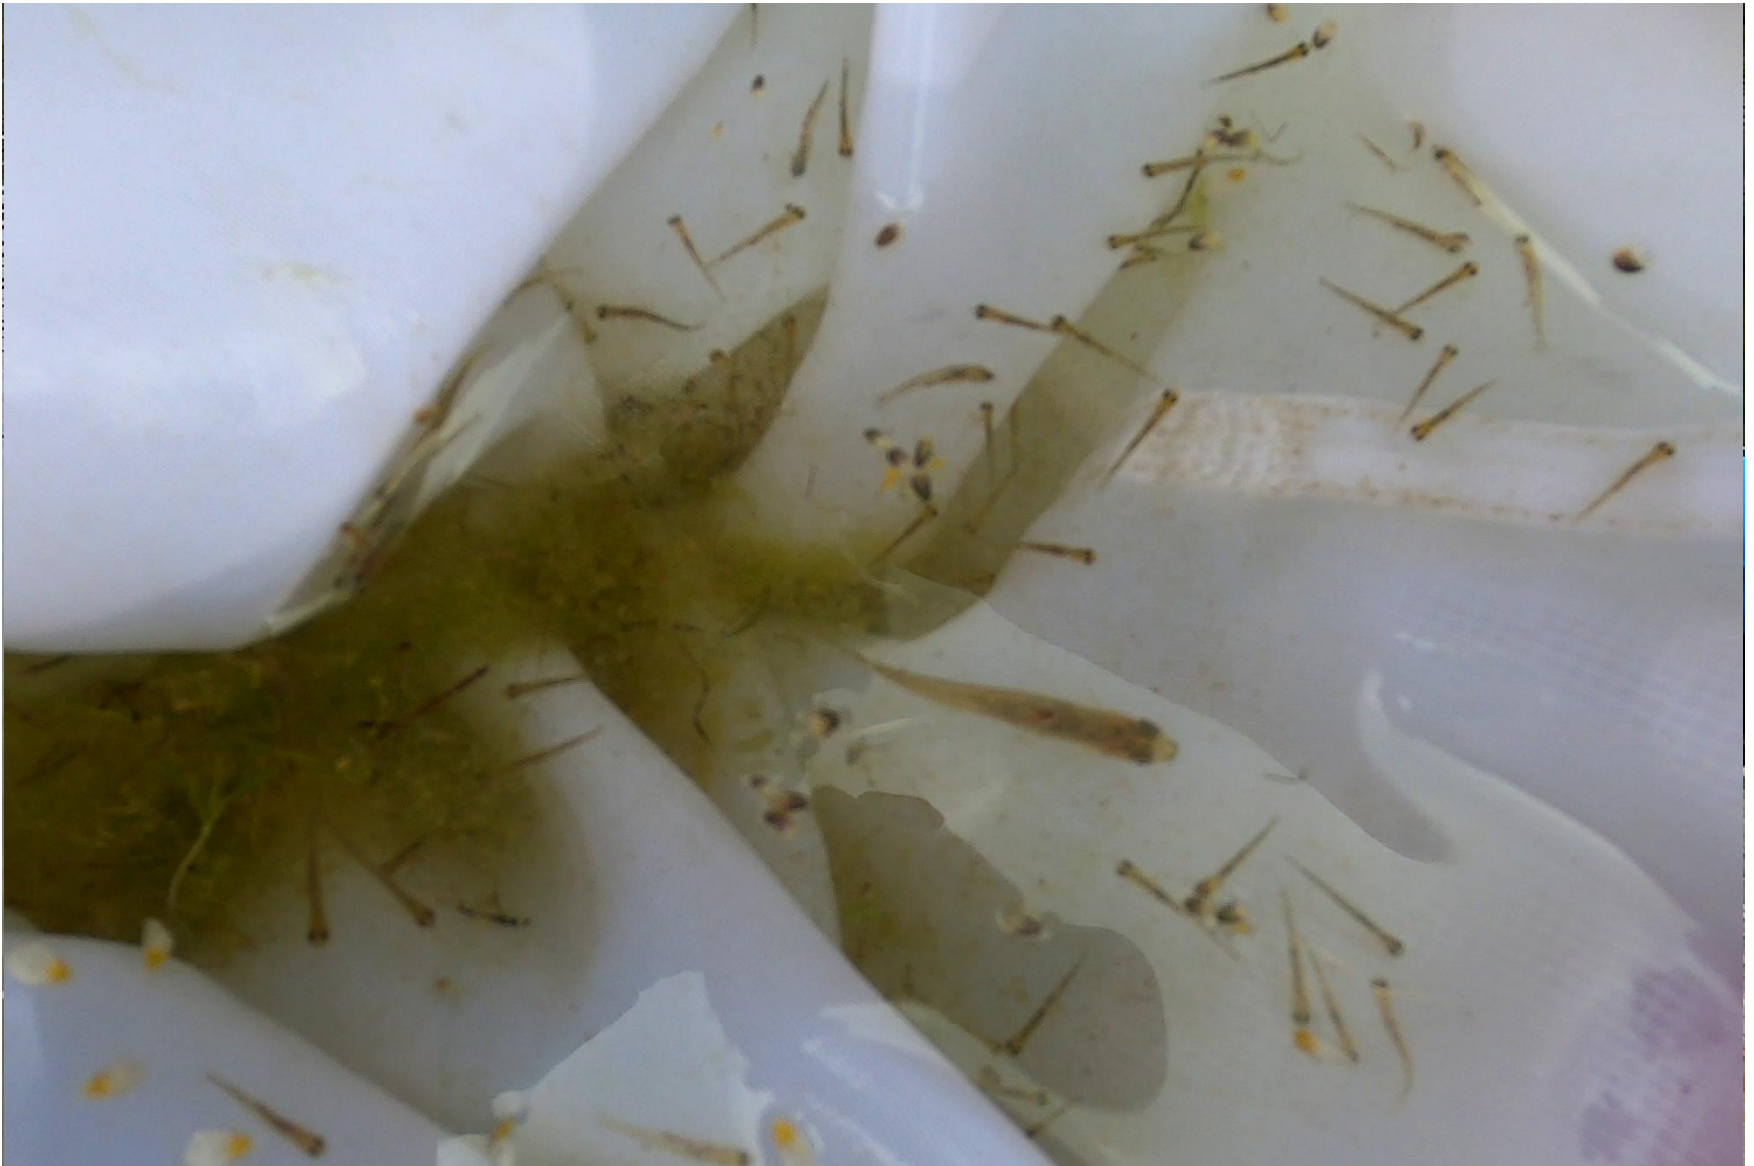

Triglav - Zugnetz Tül – L-0,8x8m, H-0,4m, S-1m